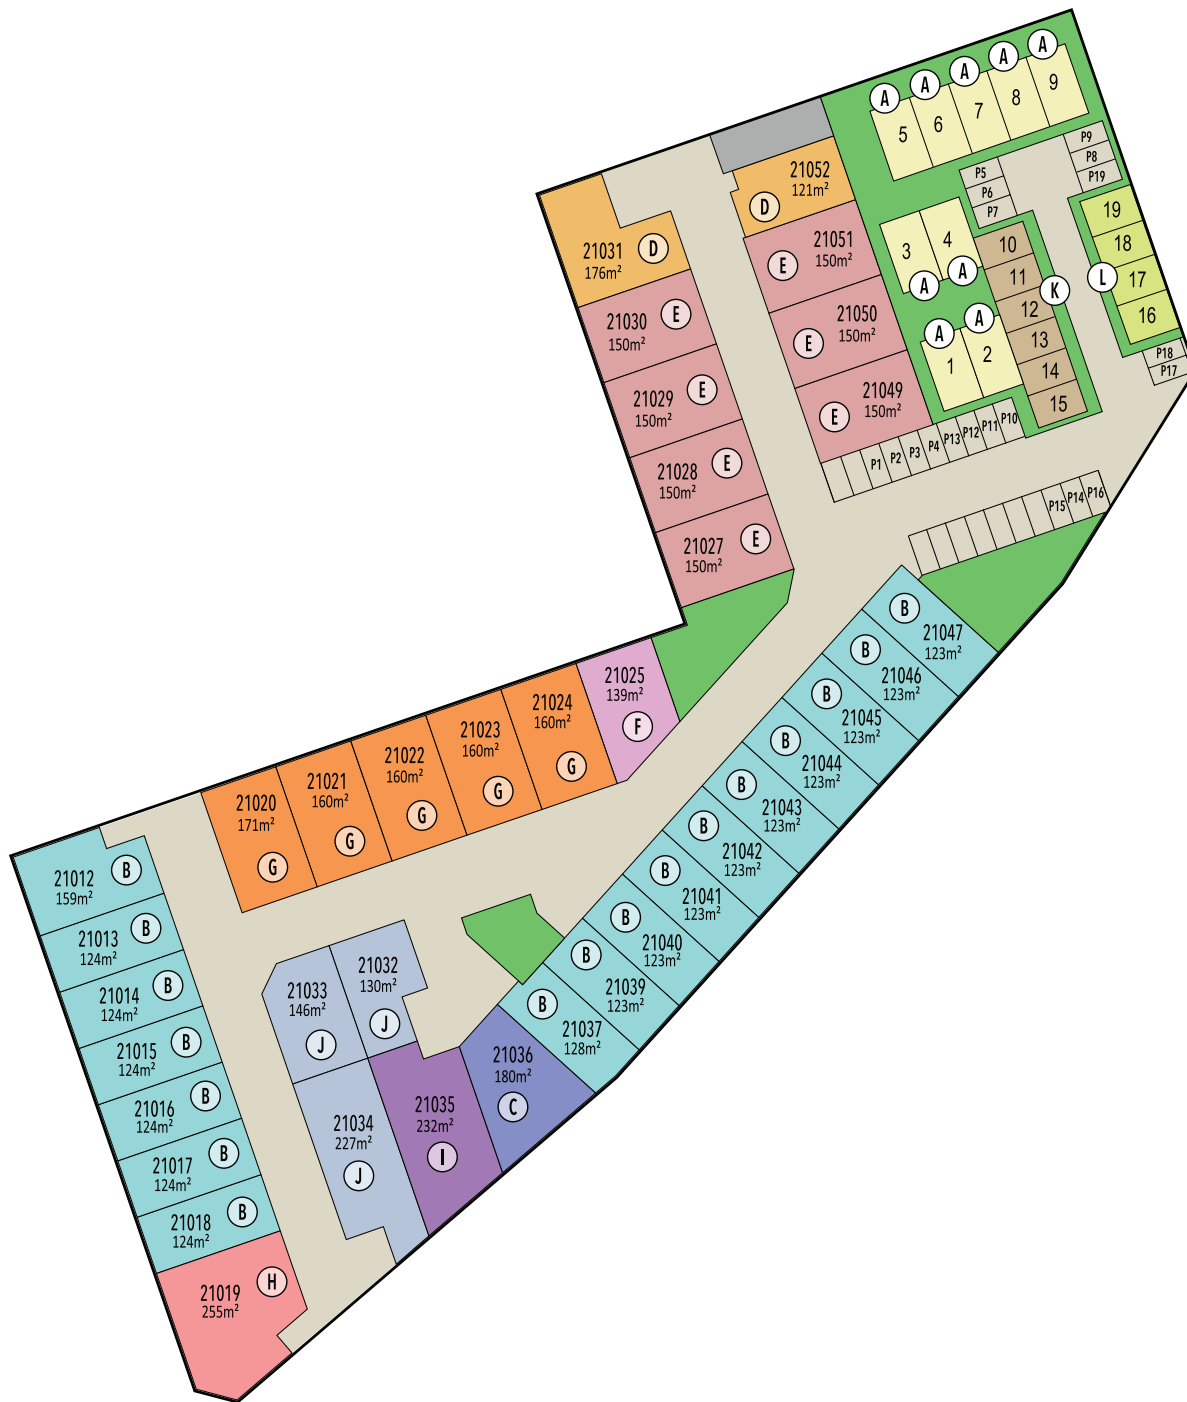

D'LANDEN

ESTATE

UNIT NO.	PARKING
A1	P1
A2	P2
A3	P3
A4	P4
A5	P5
A6	P6
A7	P7
A8	P8
A9	P9
K10	P10
K11	P11
K12	P12
K13	P13
K14	P14
K15	P15
L16	P16
L17	P17
L18	P18
L19	P19

UNIT TYPE	QUANTITY	AREA (m ²)
TYPE A	9x	98.00
TYPE B	17x	125.85
TYPE C	1x	150.50
TYPE D	2x	130.50
TYPE E	7x	150.60
TYPE F	1x	148.60
TYPE G	5x	162.25
TYPE H	1x	152.60
TYPE I	1x	192.90
TYPE J	3x	187.50
TYPE K	6x (APARTMENT BLOCK 1)	50.70
TYPE L	4x (APARTMENT BLOCK 2)	63.60